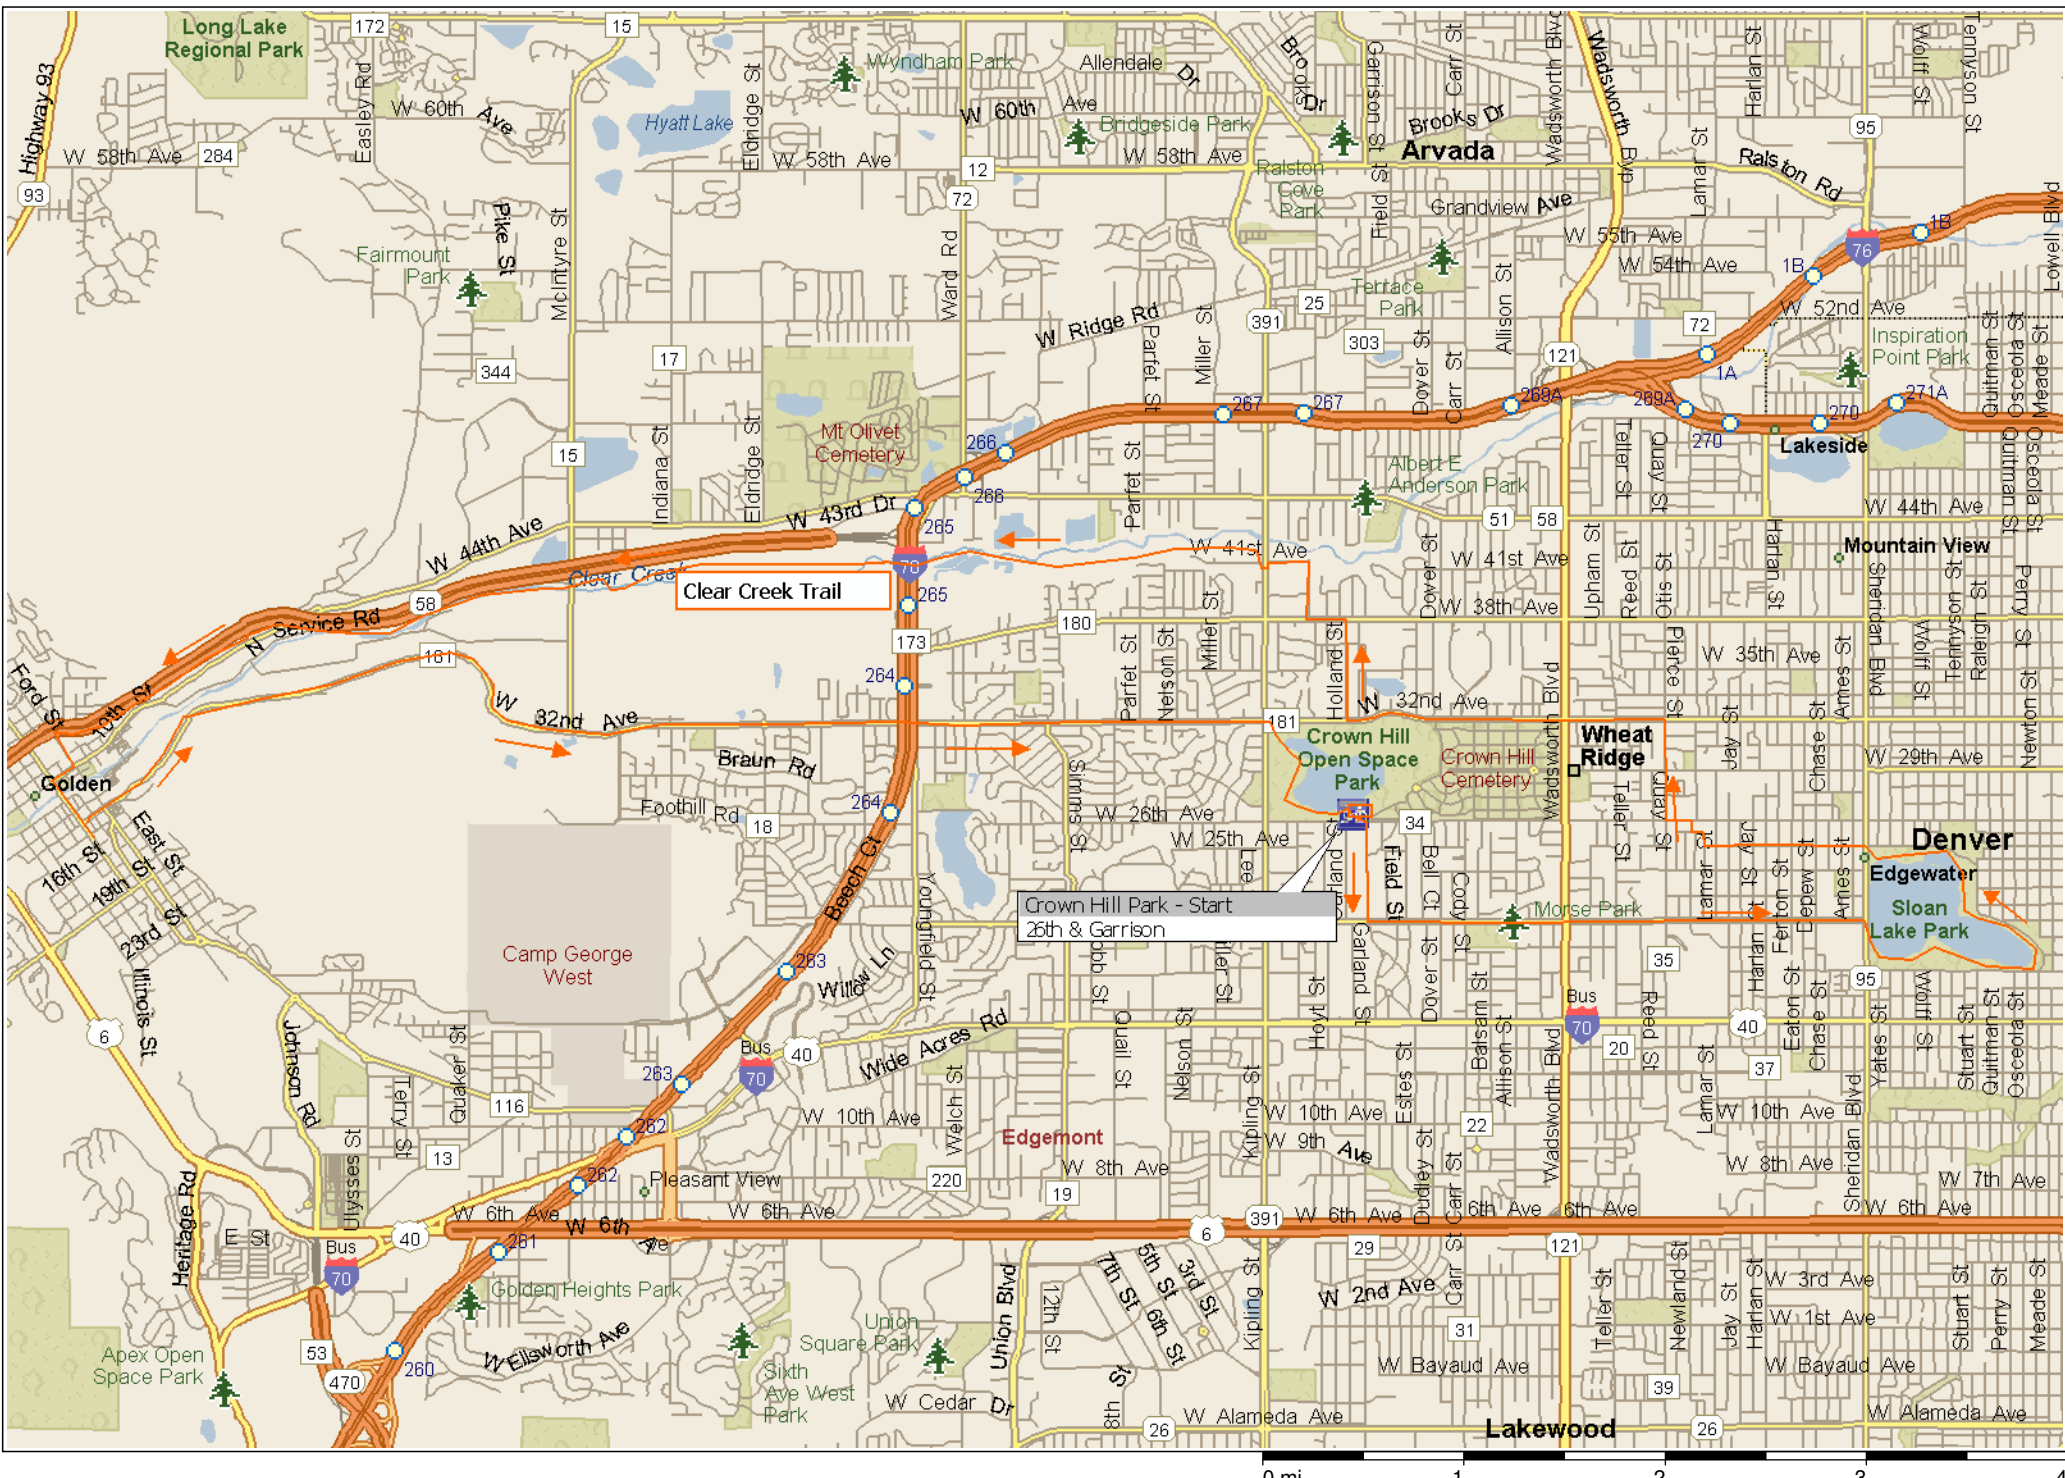

CROWN HILL 1- 25 MILES

Copyright © and (P) 1988–2010 Microsoft Corporation and/or its suppliers. All rights reserved. <http://www.microsoft.com/streets/>
Certain mapping and direction data © 2010 NAVTEQ. All rights reserved. The Data for areas of Canada includes information taken with permission from Canadian authorities, including: © Her Majesty the Queen in Right of Canada, © Queen's Printer for Ontario. NAVTEQ and NAVTEQ ON BOARD are trademarks of NAVTEQ. © 2010 Tele Atlas North America, Inc. All rights reserved. Tele Atlas and Tele Atlas North America are trademarks of Tele Atlas, Inc. © 2010 by Applied Geographic Systems. All rights reserved.