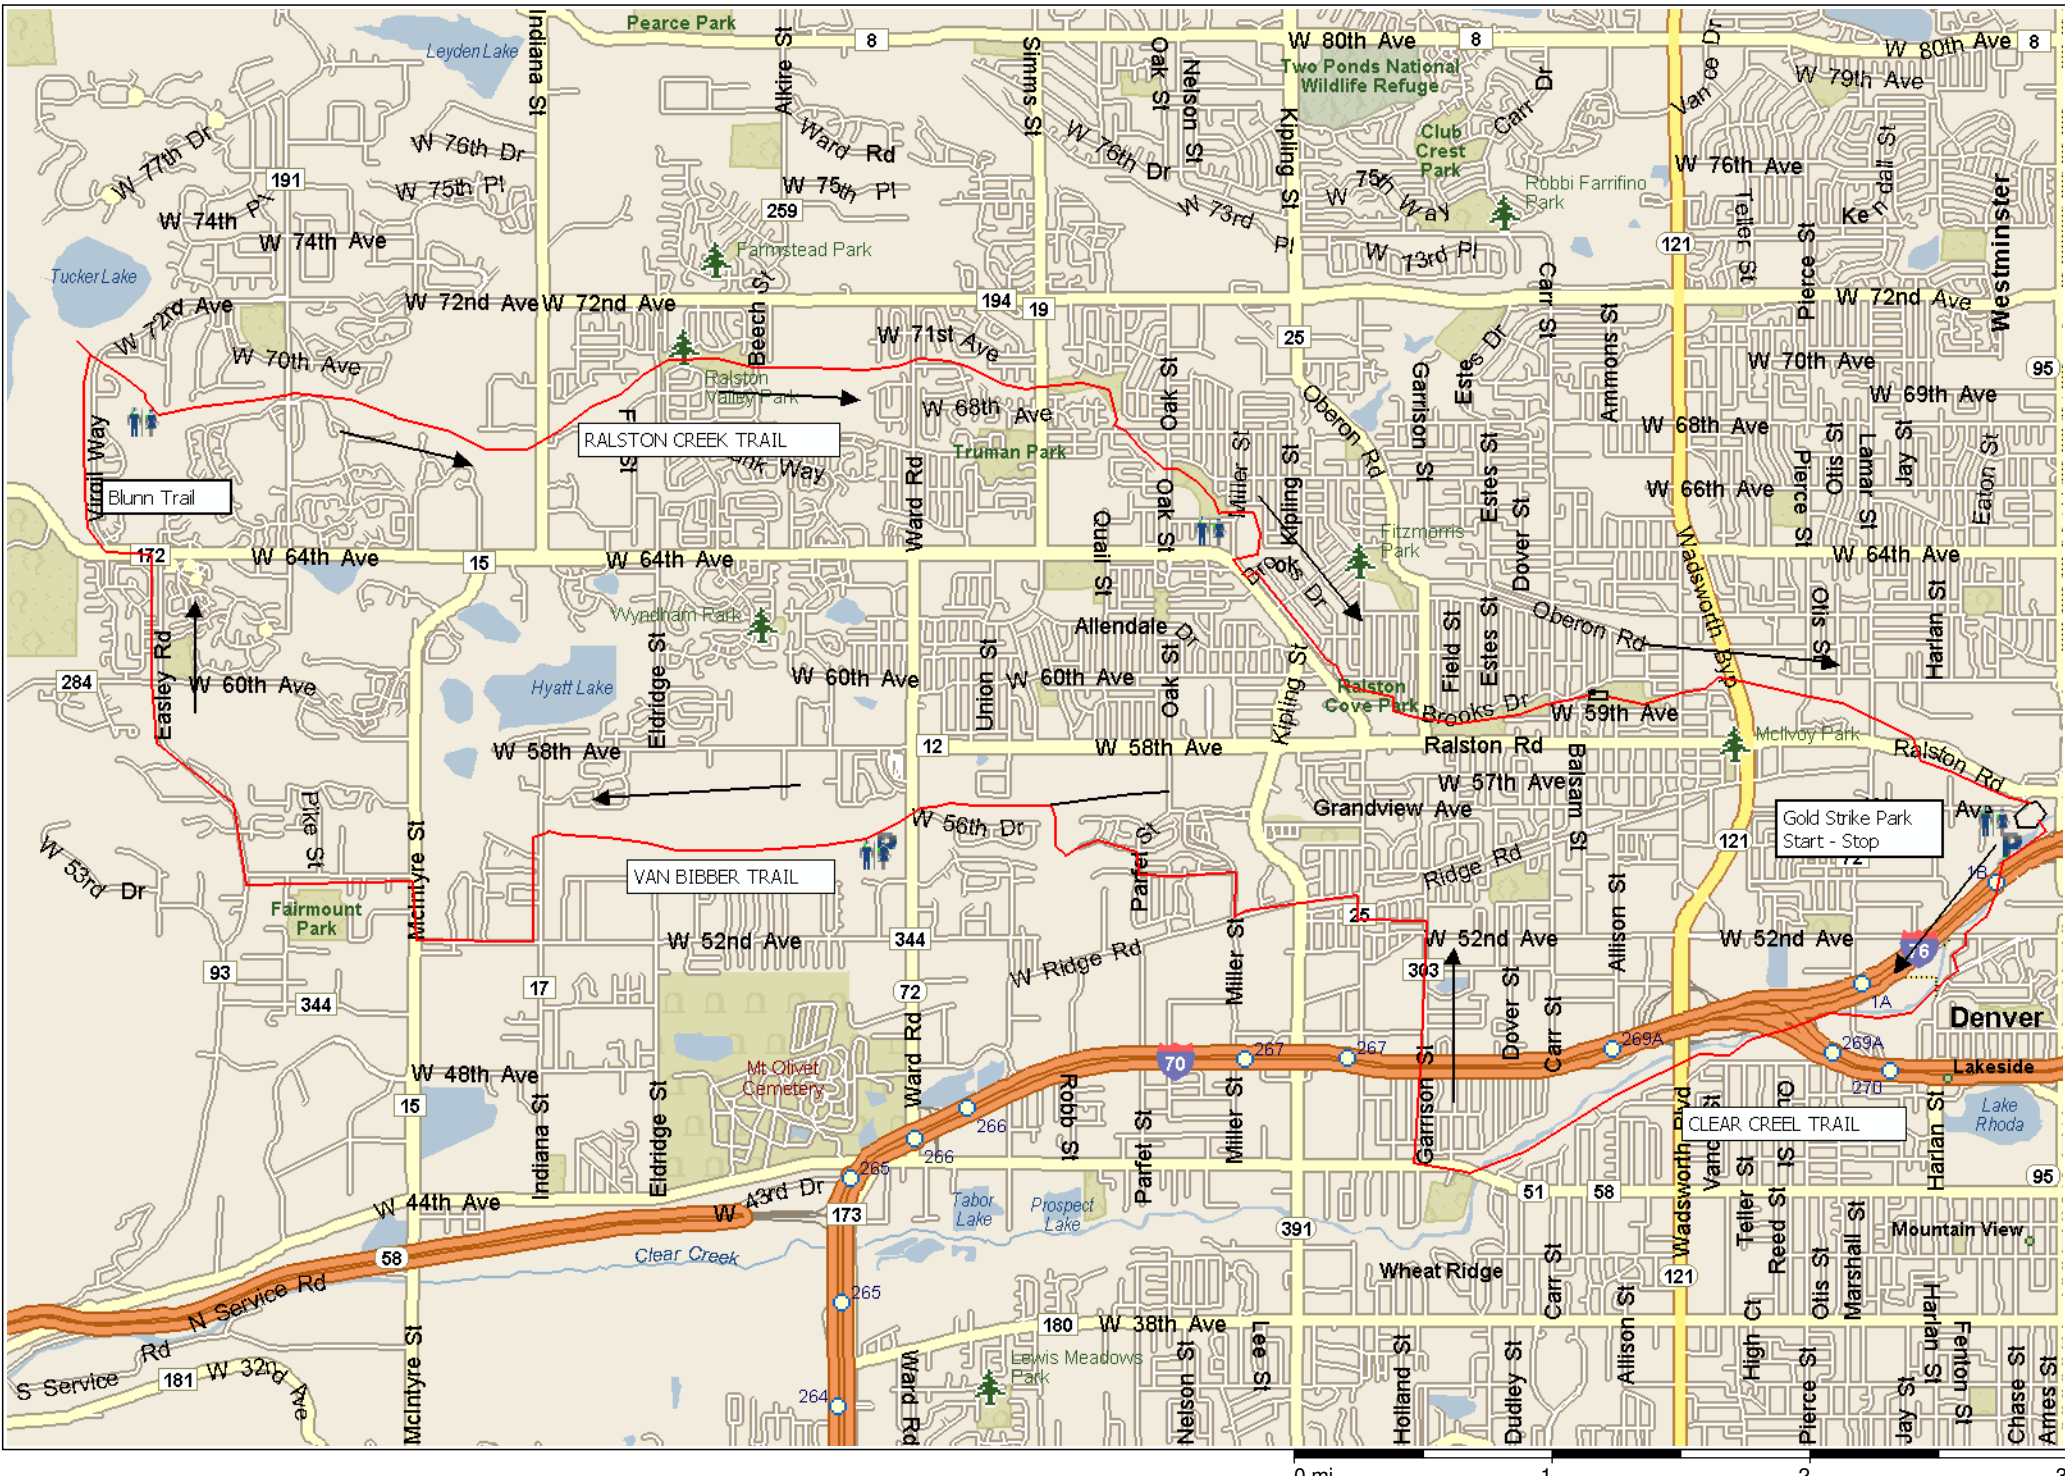

GOLD STRIKE PARK 2 - 20 MILES

Copyright © and (P) 1988–2010 Microsoft Corporation and/or its suppliers. All rights reserved. <http://www.microsoft.com/streets/>
 Certain mapping and direction data © 2010 NAVTEQ. All rights reserved. The Data for areas of Canada includes information taken with permission from Canadian authorities, including: © Her Majesty the Queen in Right of Canada, © Queen's Printer for Ontario. NAVTEQ and NAVTEQ ON BOARD are trademarks of NAVTEQ. © 2010 Tele Atlas North America, Inc. All rights reserved. Tele Atlas and Tele Atlas North America are trademarks of Tele Atlas, Inc. © 2010 by Applied Geographic Systems. All rights reserved.