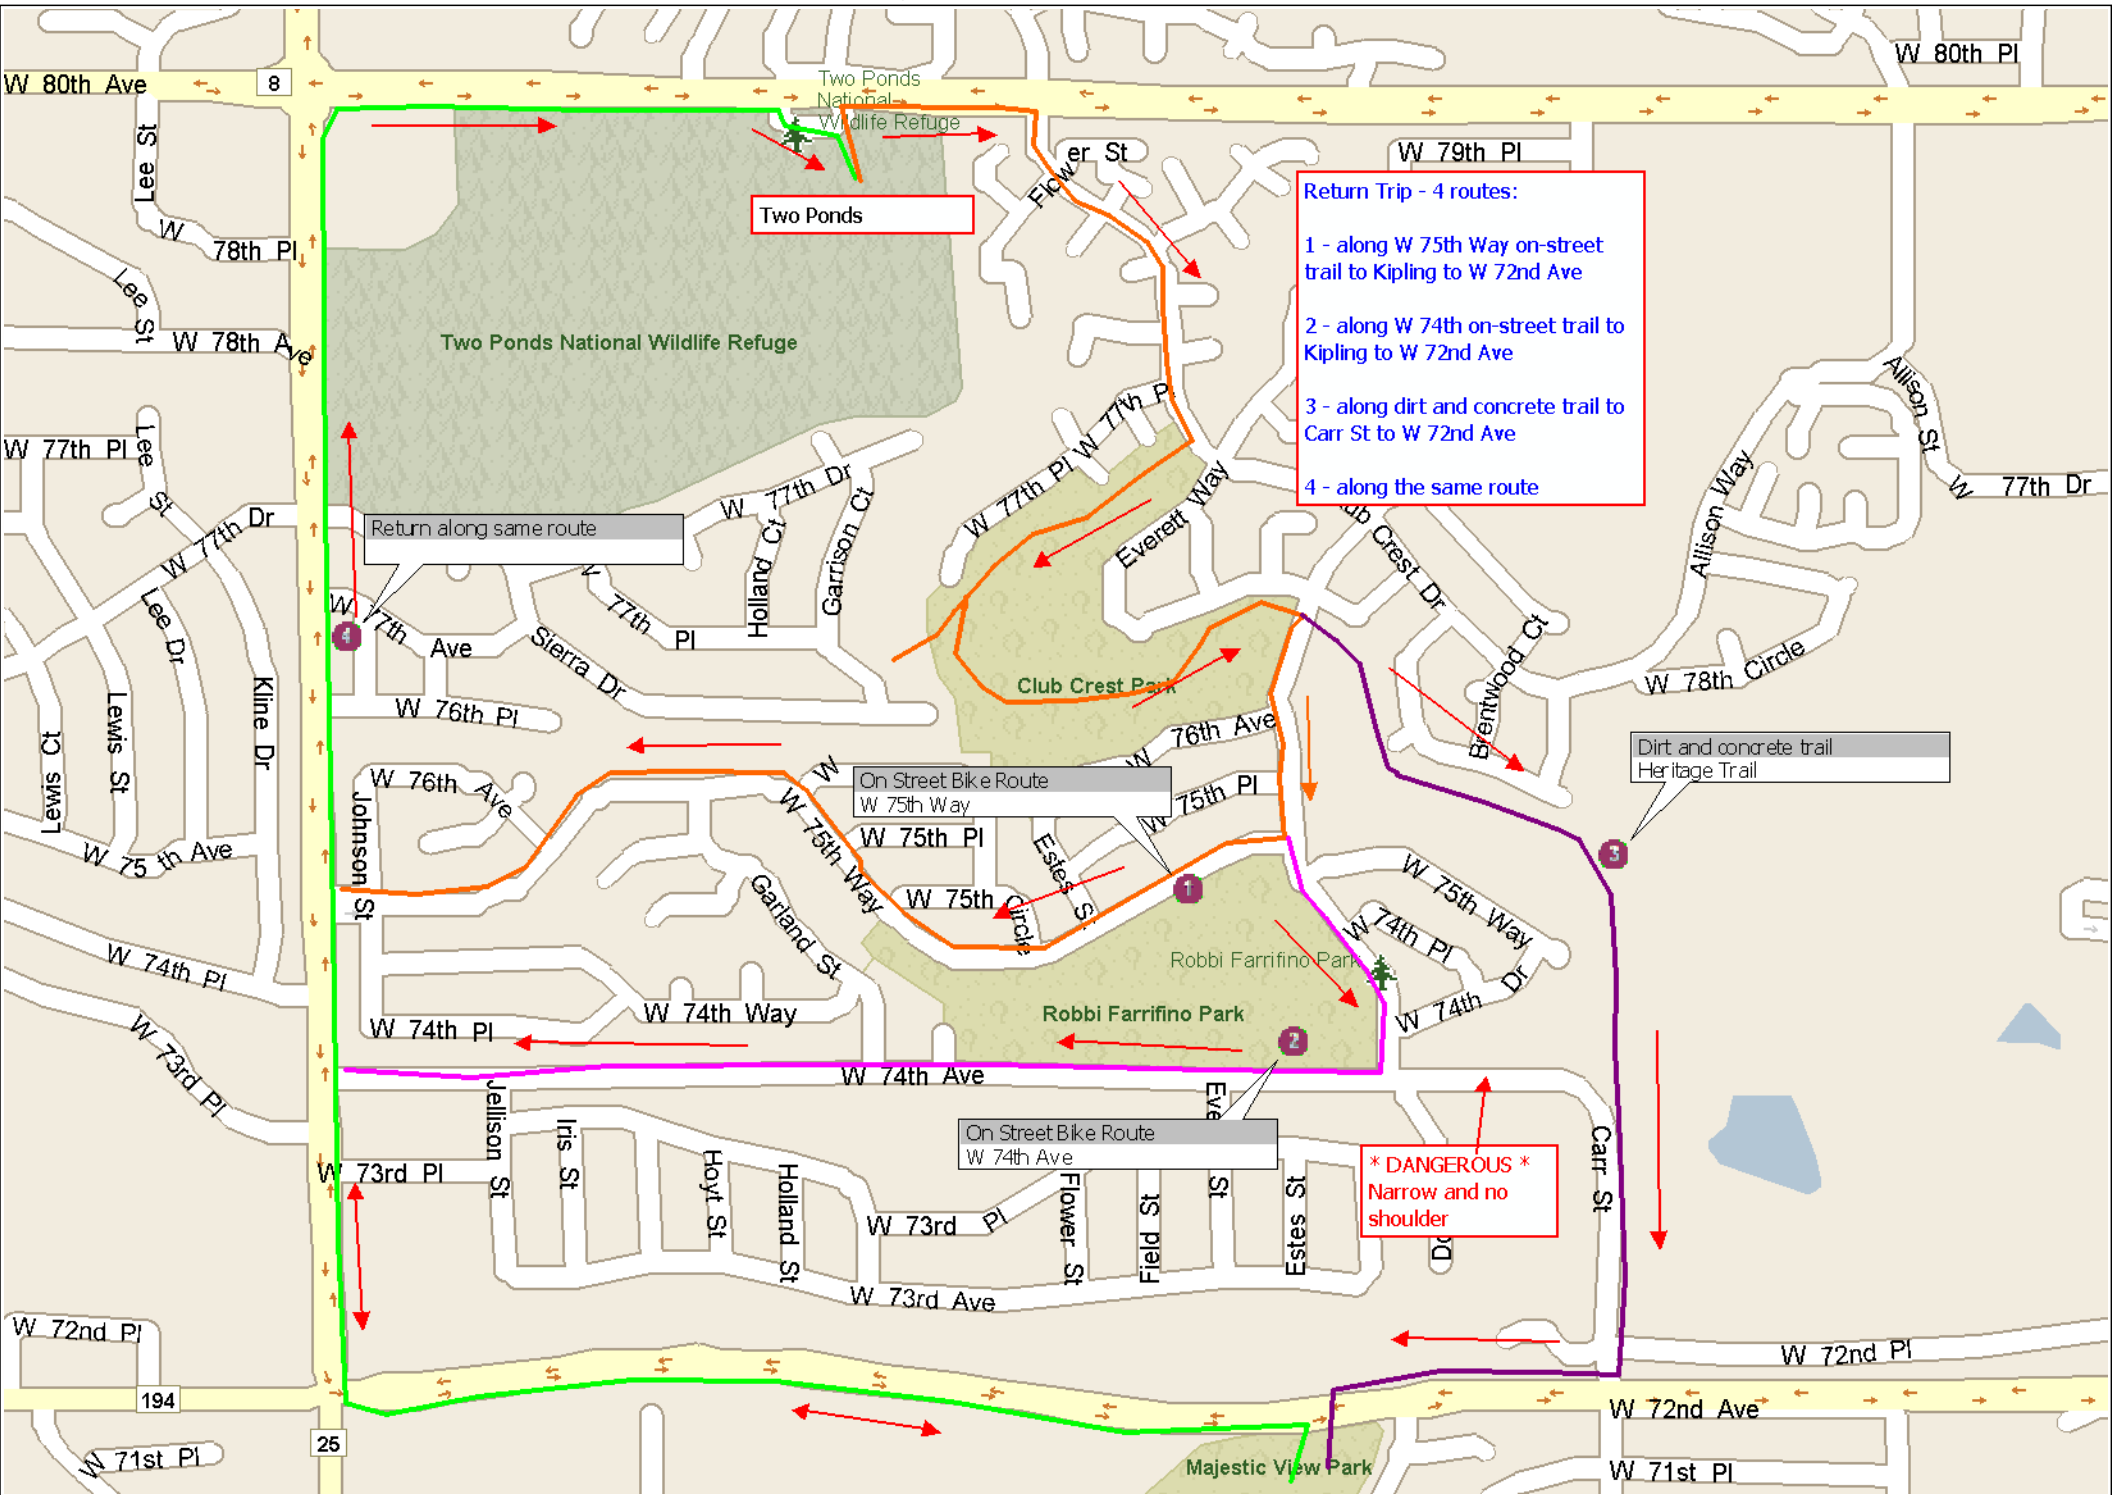

# Majestic View 4 - 5 miles

**Return Trip - 4 routes:**

- 1 - along W 75th Way on-street trail to Kipling to W 72nd Ave
- 2 - along W 74th on-street trail to Kipling to W 72nd Ave
- 3 - along dirt and concrete trail to Carr St to W 72nd Ave
- 4 - along the same route

Return along same route

On Street Bike Route  
W 75th Way

On Street Bike Route  
W 74th Ave

Dirt and concrete trail  
Heritage Trail

**\* DANGEROUS \***  
Narrow and no shoulder