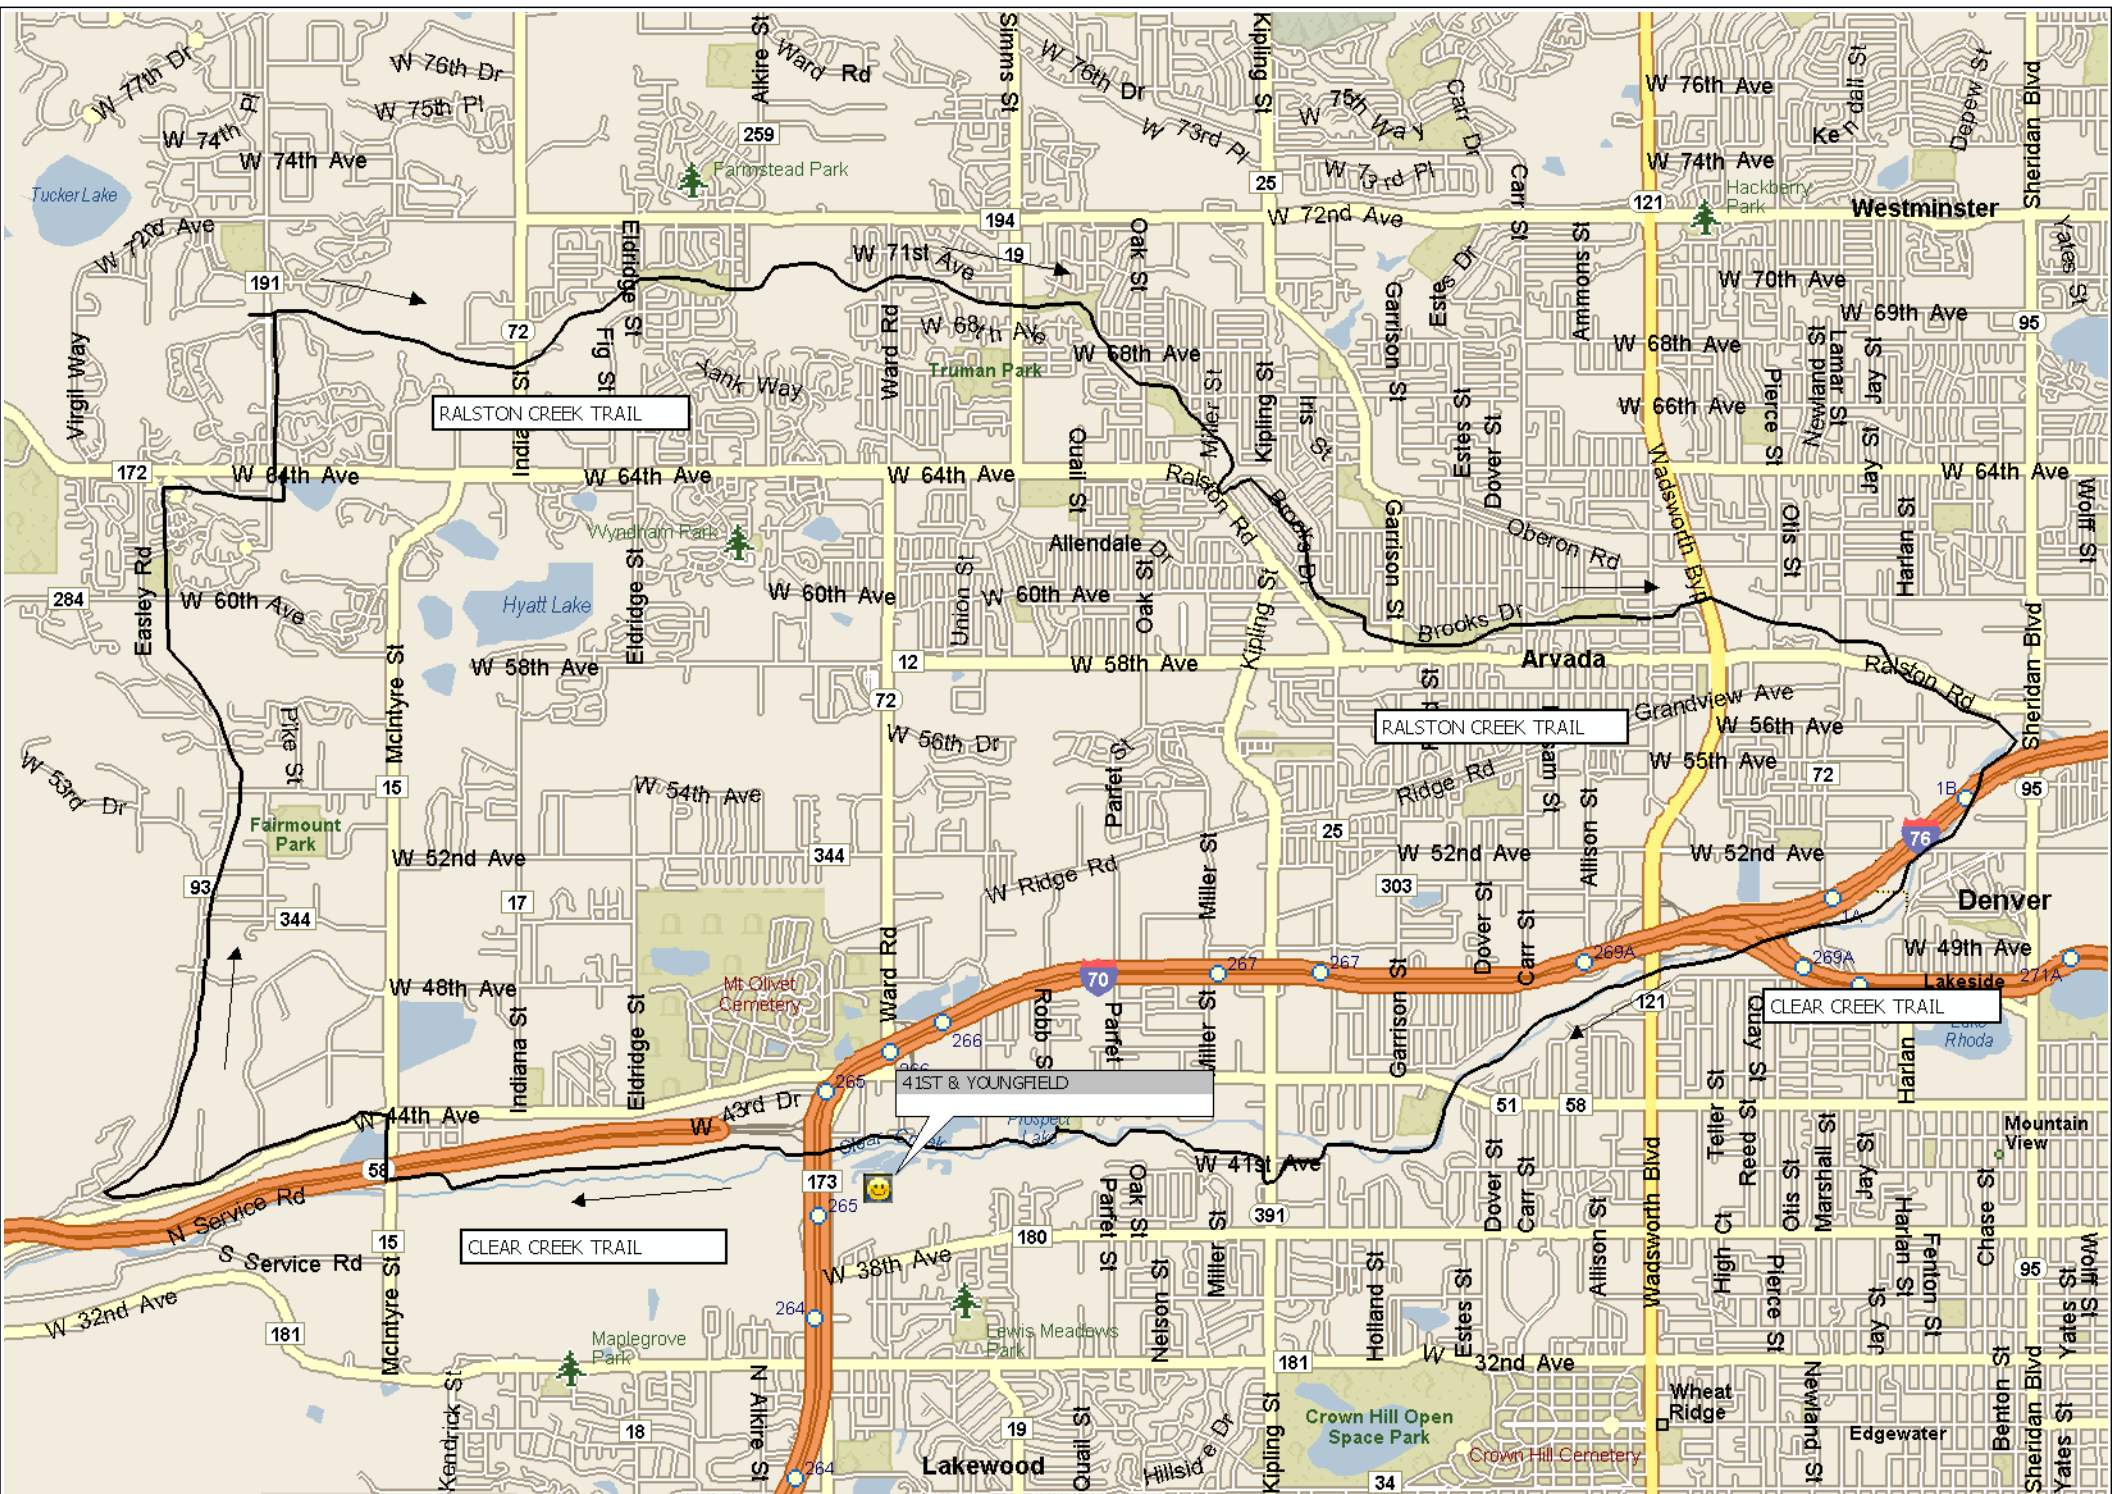

# YOUNGFIELD TRAILHEAD 4 - 21 MILES

Copyright © and (P) 1988–2010 Microsoft Corporation and/or its suppliers. All rights reserved. <http://www.microsoft.com/streets/>  
 Certain mapping and direction data © 2010 NAVTEQ. All rights reserved. The Data for areas of Canada includes information taken with permission from Canadian authorities, including: © Her Majesty the Queen in Right of Canada, © Queen's Printer for Ontario. NAVTEQ and NAVTEQ ON BOARD are trademarks of NAVTEQ. © 2010 Tele Atlas North America, Inc. All rights reserved. Tele Atlas and Tele Atlas North America are trademarks of Tele Atlas, Inc. © 2010 by Applied Geographic Systems. All rights reserved.