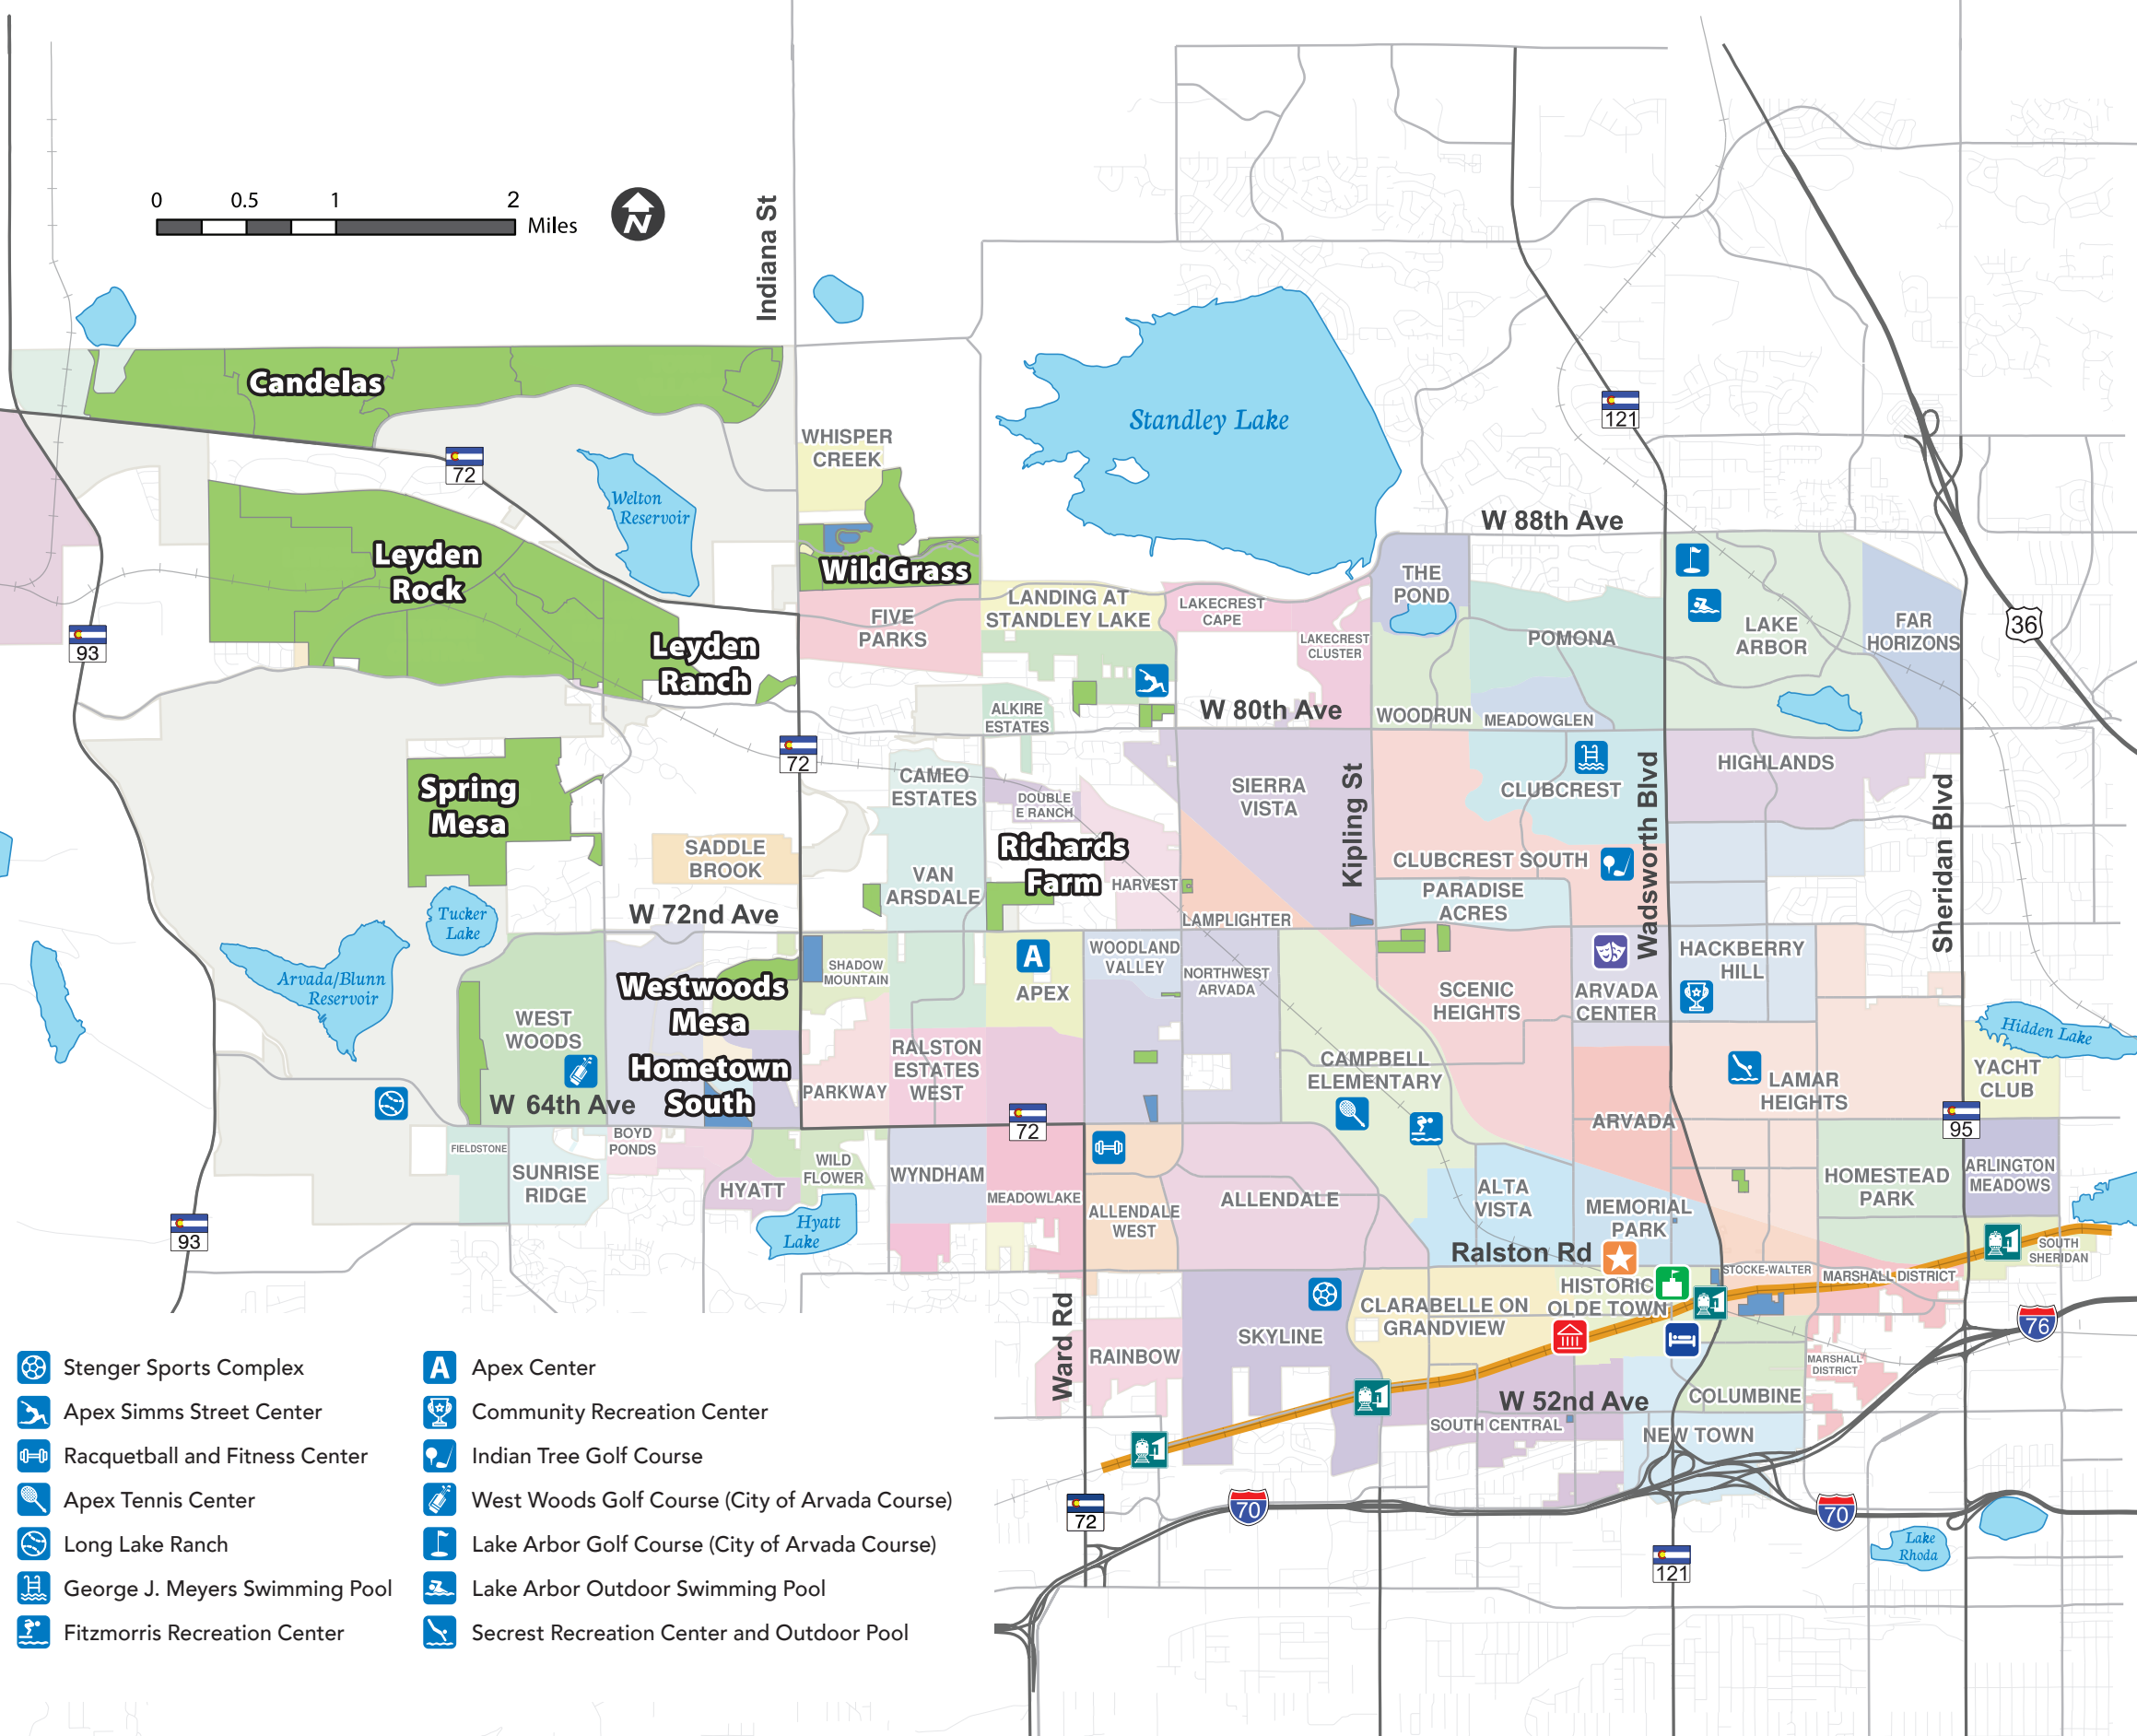

CITY OF ARVADA

- Arvada City Limits
- Gold Line Commuter Rail
- Gold Line Station
- Lakes
- Railroads
- Single Family Development Projects
- Multi-Family Development Projects
- Olde Town
- Visitors Center
- City Hall
- Arvada Center for the Arts and Humanities
- Hilton Garden Inn Arvada

- Stenger Sports Complex
- Apex Simms Street Center
- Racquetball and Fitness Center
- Apex Tennis Center
- Long Lake Ranch
- George J. Meyers Swimming Pool
- Fitzmorris Recreation Center
- Apex Center
- Community Recreation Center
- Indian Tree Golf Course
- West Woods Golf Course (City of Arvada Course)
- Lake Arbor Golf Course (City of Arvada Course)
- Lake Arbor Outdoor Swimming Pool
- Secret Recreation Center and Outdoor Pool

Indiana St
 W 88th Ave
 W 80th Ave
 W 72nd Ave
 W 64th Ave
 W 52nd Ave
 Sheridan Blvd
 Kipling St
 Wadsworth Blvd
 Ward Rd
 Ralston Rd
 US 72
 US 93
 I-70
 I-76
 US 36
 US 121