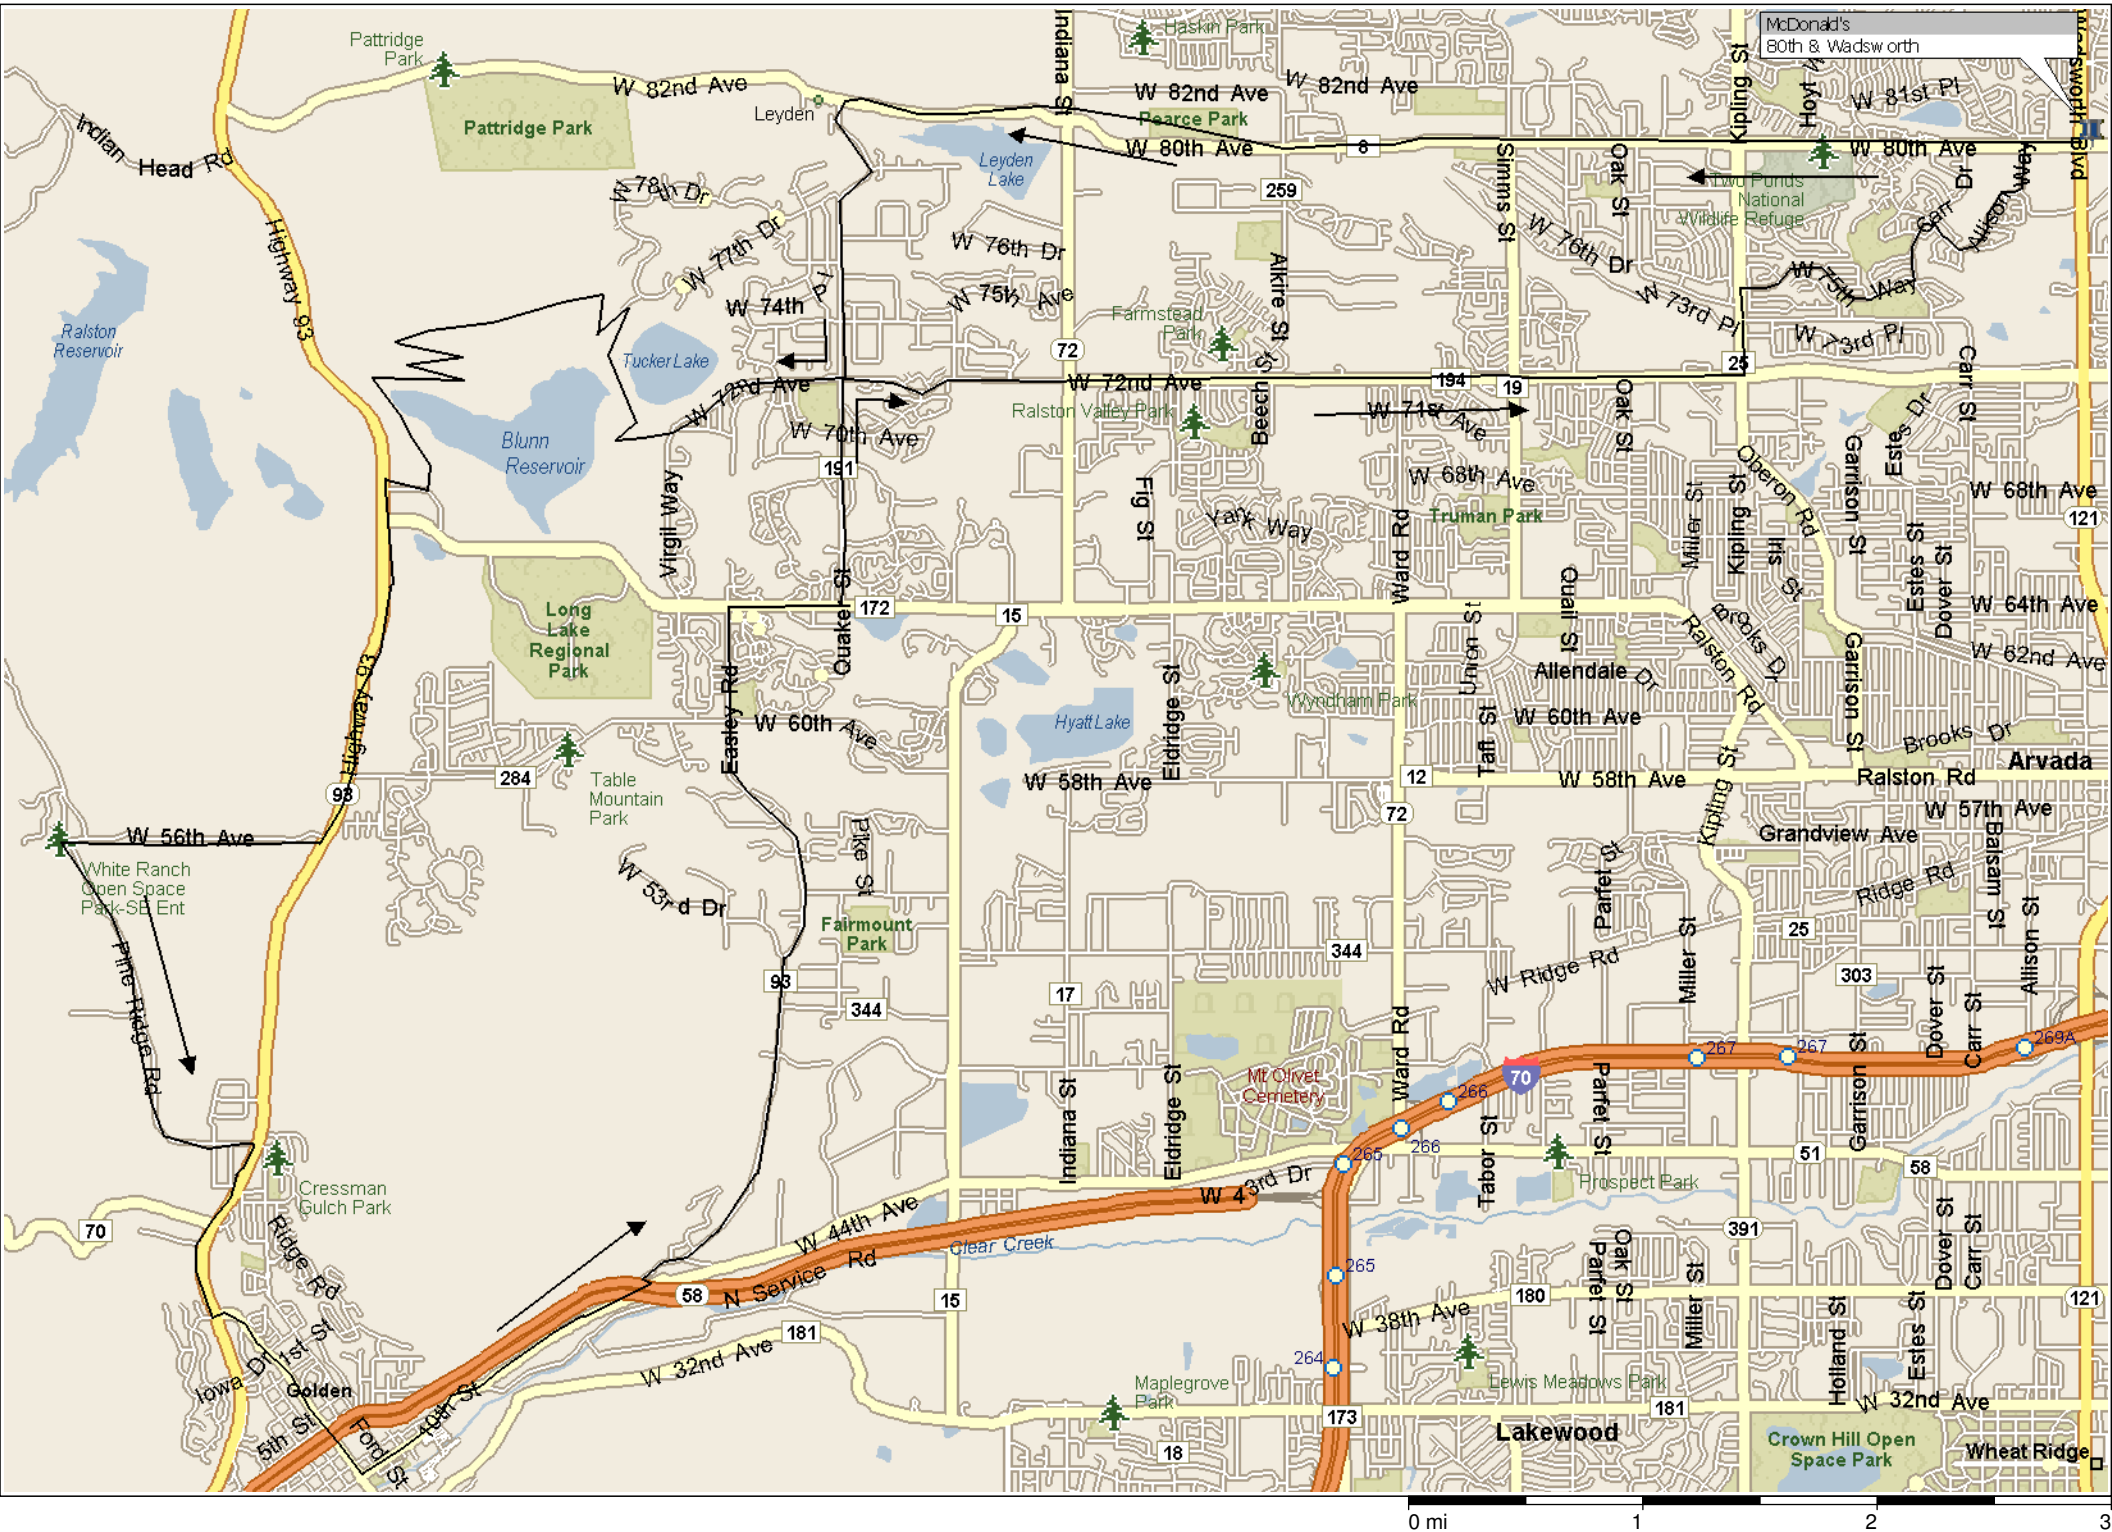

# WADSWORTH & 80TH 2 - 34 MILES

Copyright © and (P) 1988–2010 Microsoft Corporation and/or its suppliers. All rights reserved. <http://www.microsoft.com/streets/>  
Certain mapping and direction data © 2010 NAVTEQ. All rights reserved. The Data for areas of Canada includes information taken with permission from Canadian authorities, including: © Her Majesty the Queen in Right of Canada, © Queen's Printer for Ontario, NAVTEQ and NAVTEQ ON BOARD are trademarks of NAVTEQ. © 2010 Tele Atlas North America, Inc. All rights reserved. Tele Atlas and Tele Atlas North America are trademarks of Tele Atlas, Inc. © 2010 by Applied Geographic Systems. All rights reserved.